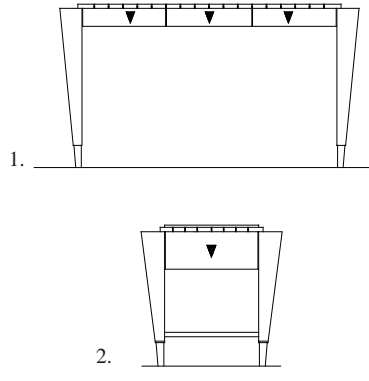

THE DIVA CONSOLE TABLE, DESK, AND NIGHTSTAND

Red stained ribbon sapeli with granite top, jet black feet and detailing.

CONSOLE TABLE
DIV 2100
34"H x 60"W x 16"D

1. DESK
DIV 3100
30"H x 60"W x 32"D

2. NIGHTSTAND
DIV 5000
24"H x 24"square