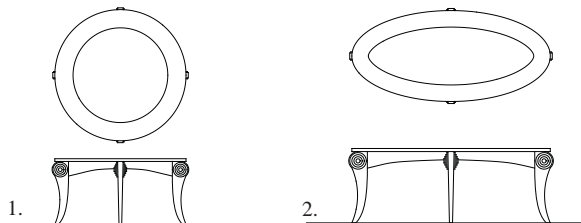

THE ELYSIA TABLES

Moavi center insert with radiating ribbon sapeli border and black line detail. Jet black legs with mahogany stepped-end-caps.

END TABLE

ELY 1000

24"H x 22" diameter

1. COFFEE TABLE

ELY 2000

18"H x 48" diameter

2. OVAL COFFEE TABLE

ELY 2001

18"H x 48"W x 22"D

LEE WEITZMAN FURNITURE INC.

233 W. Huron St., Suite #7 Chicago, IL 60654-3912

Tel 312/243-3009 Fax 312/243-8854

EMAIL info@leeweitzmanfurniture.com www.leeweitzmanfurniture.com