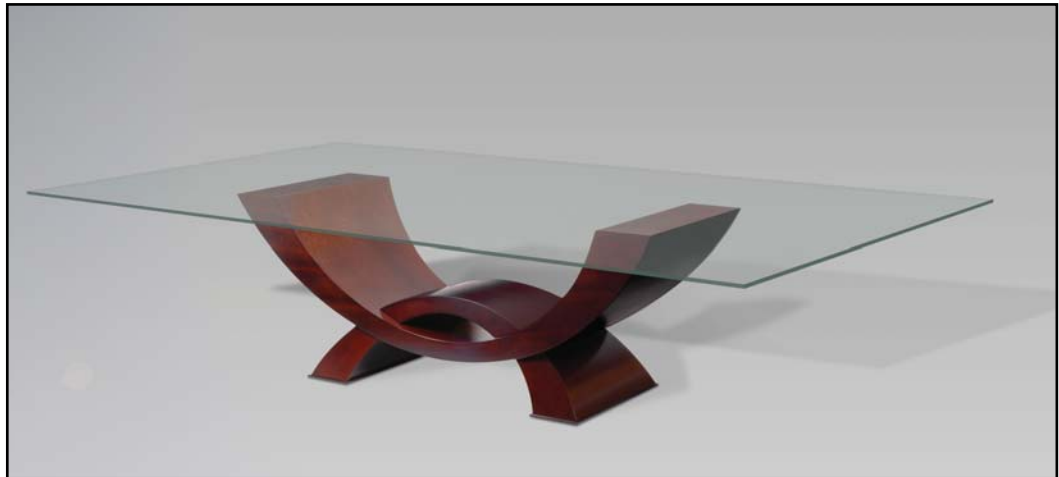

## Momence Dining Table

- Wood top version shown with java pommele and ribbon sapeli, with black line detailing and feet. 84"W x 46"D x 30"H.

- Glass top version shown above with java mahogany base. 84"W x 46"D x 30"H.