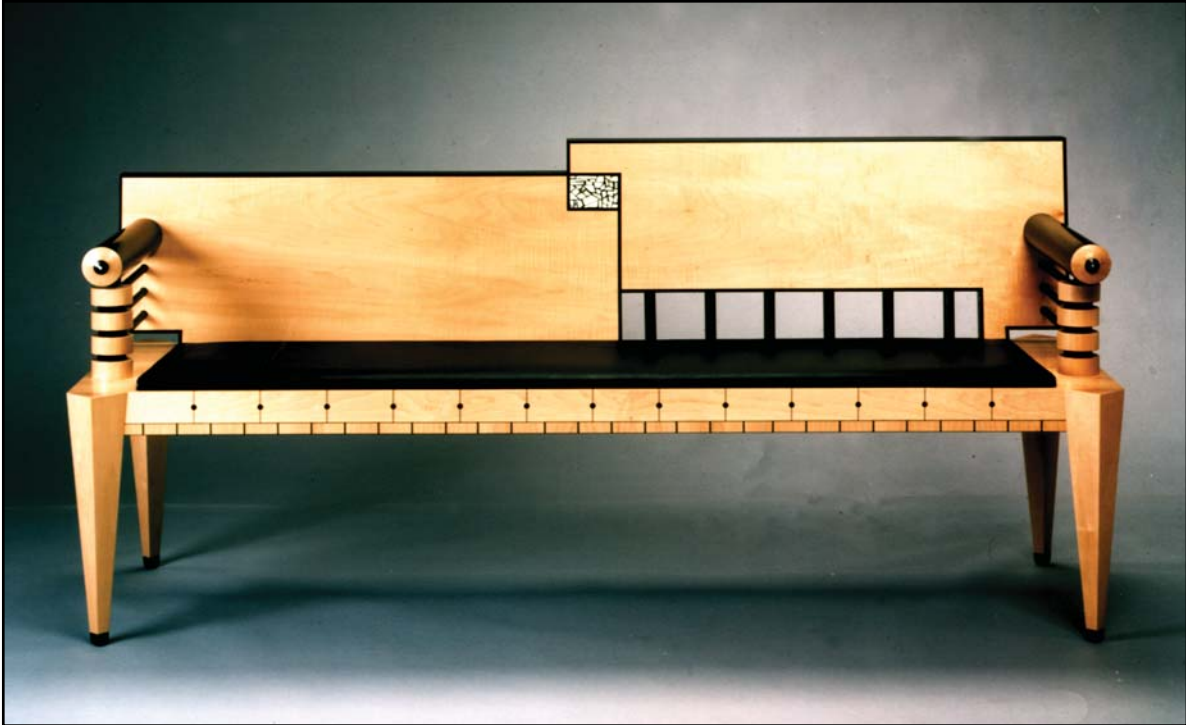

THE RADICO SETTEE

Maple and mother of pearl detailing. Black leather seat.

RADICO SETTEE
RAD 7100
34"H x 72"W x 22"D

LEE WEITZMAN FURNITURE INC.
233 W. Huron St., Suite #7 Chicago, IL 60654-3912
Tel 312/243-3009 Fax 312/243-8854
EMAIL info@leeweitzmanfurniture.com www.leeweitzmanfurniture.com