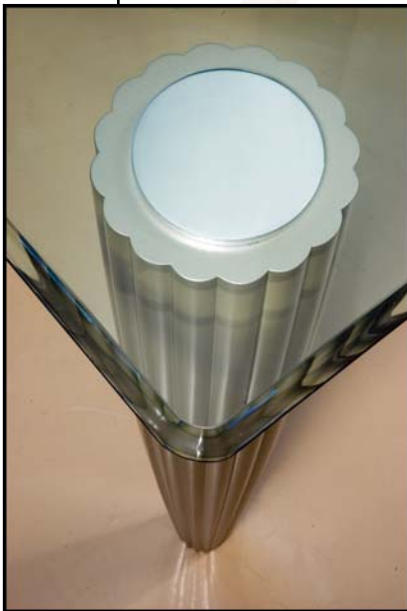

Rice Game Table

- Legs are carved and reeded, shown in custom champagne finish
- 3/4" glass with ogee edge and rounded corners
- Detail at left shows polished stainless steel puck attached to glass with crystal clear high strength adhesive.
- 42"W x 42"D x 30"H as shown