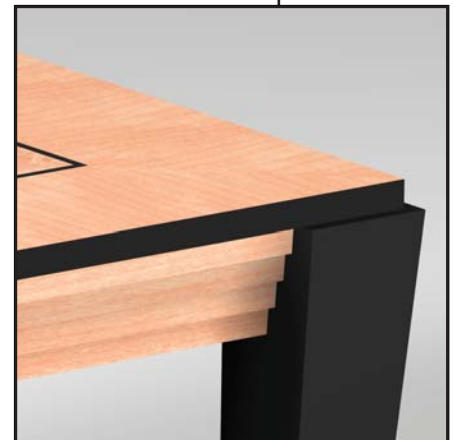

VOLINIA DINING TABLE

Top: moavi inset with radiating ribbon sapeli border, mahogany stepped apron, jet black legs and detailing.

Inset: birdseye maple inset with radiating ribbon sapeli border, maple stepped aprons, and mahogany legs.

Bottom Left: birdseye maple inset with radiating plain sliced maple border, maple stepped aprons, jet black legs and detailing.

Bottom Right: Detail.

DINING TABLE

VOL 3000

30"H x 84"W x 46"D
(Extends to 128"W w/
leaves inserted)