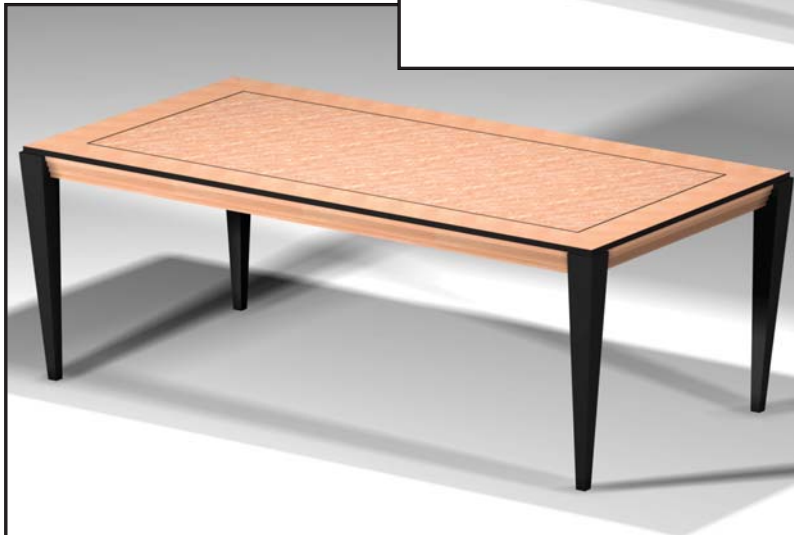

VOLINIA DINING TABLE

Top: moavi inset with radiating ribbon sapeli border, mahogany stepped apron, jet black legs and detailing.

Inset: birdseye maple inset with radiating ribbon sapeli border, maple stepped aprons, and mahogany legs.

Bottom Left: birdseye maple inset with radiating plain sliced maple border, maple stepped aprons, jet black legs and detailing.

Bottom Right: Detail.

DINING TABLE

VOL 3000

30"H x 84"W x 46"D
(Extends to 128"W w/
leaves inserted)