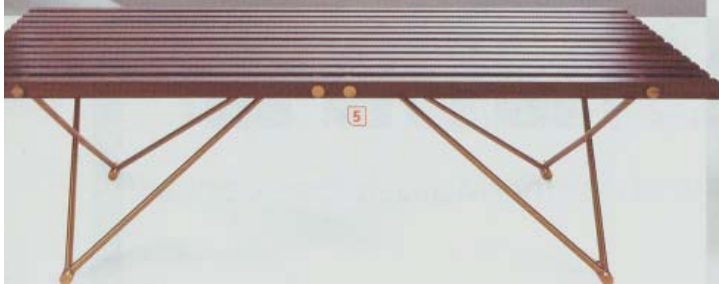

1

2

great planes

These designs exist on another level altogether

7

furniture

3

6

5

4

1. Katherine desk in walnut, white-washed ash, and stainless steel, with cashmere drawer liner by **Meier/Ferrer**. **circle 460**
2. Frames cocktail table in cast bronze and glass by **Silas Seandel Studio**. **circle 461**
3. Credenza Patchwork Fantesca in wenge with maple, walnut, cherry, ebony, and padouk veneer by **Resource Furniture**. **circle 462**
4. Oscar de la Renta Chairside table in electroform brass and decorated parchment with tortoise finish by **Century Furniture**. **circle 463**
5. Mantis cocktail table in solid walnut and golden brass by **Lorin Marsh**. **circle 464**
6. Brancusi cabinet in MDF, maple, and stainless steel with zebra wood veneer by **Darc Design & Architecture**. **circle 465**
7. Glass Hall Table in clear-varnished maple by **Nico Yekta**. **circle 466**
8. Versteeg cabinet in MDF and maple with macassar ebony veneer by **Lee Weitzman Furniture**. **circle 467** ➔