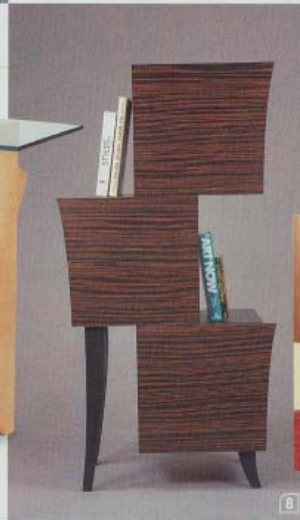

1

2

great planes

These designs exist on another level altogether

7

furniture

3

6

5

4

1. Katherine desk in walnut, white-washed ash, and stainless steel, with cashmere drawer liner by **Meier/Ferrer**. **circle 460**
2. Frames cocktail table in cast bronze and glass by **Silas Seandel Studio**. **circle 461**
3. Credenza Patchwork Fantesca in wenge with maple, walnut, cherry, ebony, and padouk veneer by **Resource Furniture**. **circle 462**
4. Oscar de la Renta Chairside table in electroform brass and decorated parchment with tortoise finish by **Century Furniture**. **circle 463**
5. Mantis cocktail table in solid walnut and golden brass by **Lorin Marsh**. **circle 464**
6. Brancusi cabinet in MDF, maple, and stainless steel with zebra wood veneer by **Darc Design & Architecture**. **circle 465**
7. Glass Hall Table in clear-varnished maple by **Nico Yekta**. **circle 466**
8. Versteeg cabinet in MDF and maple with macassar ebony veneer by **Lee Weitzman Furniture**. **circle 467** ➔